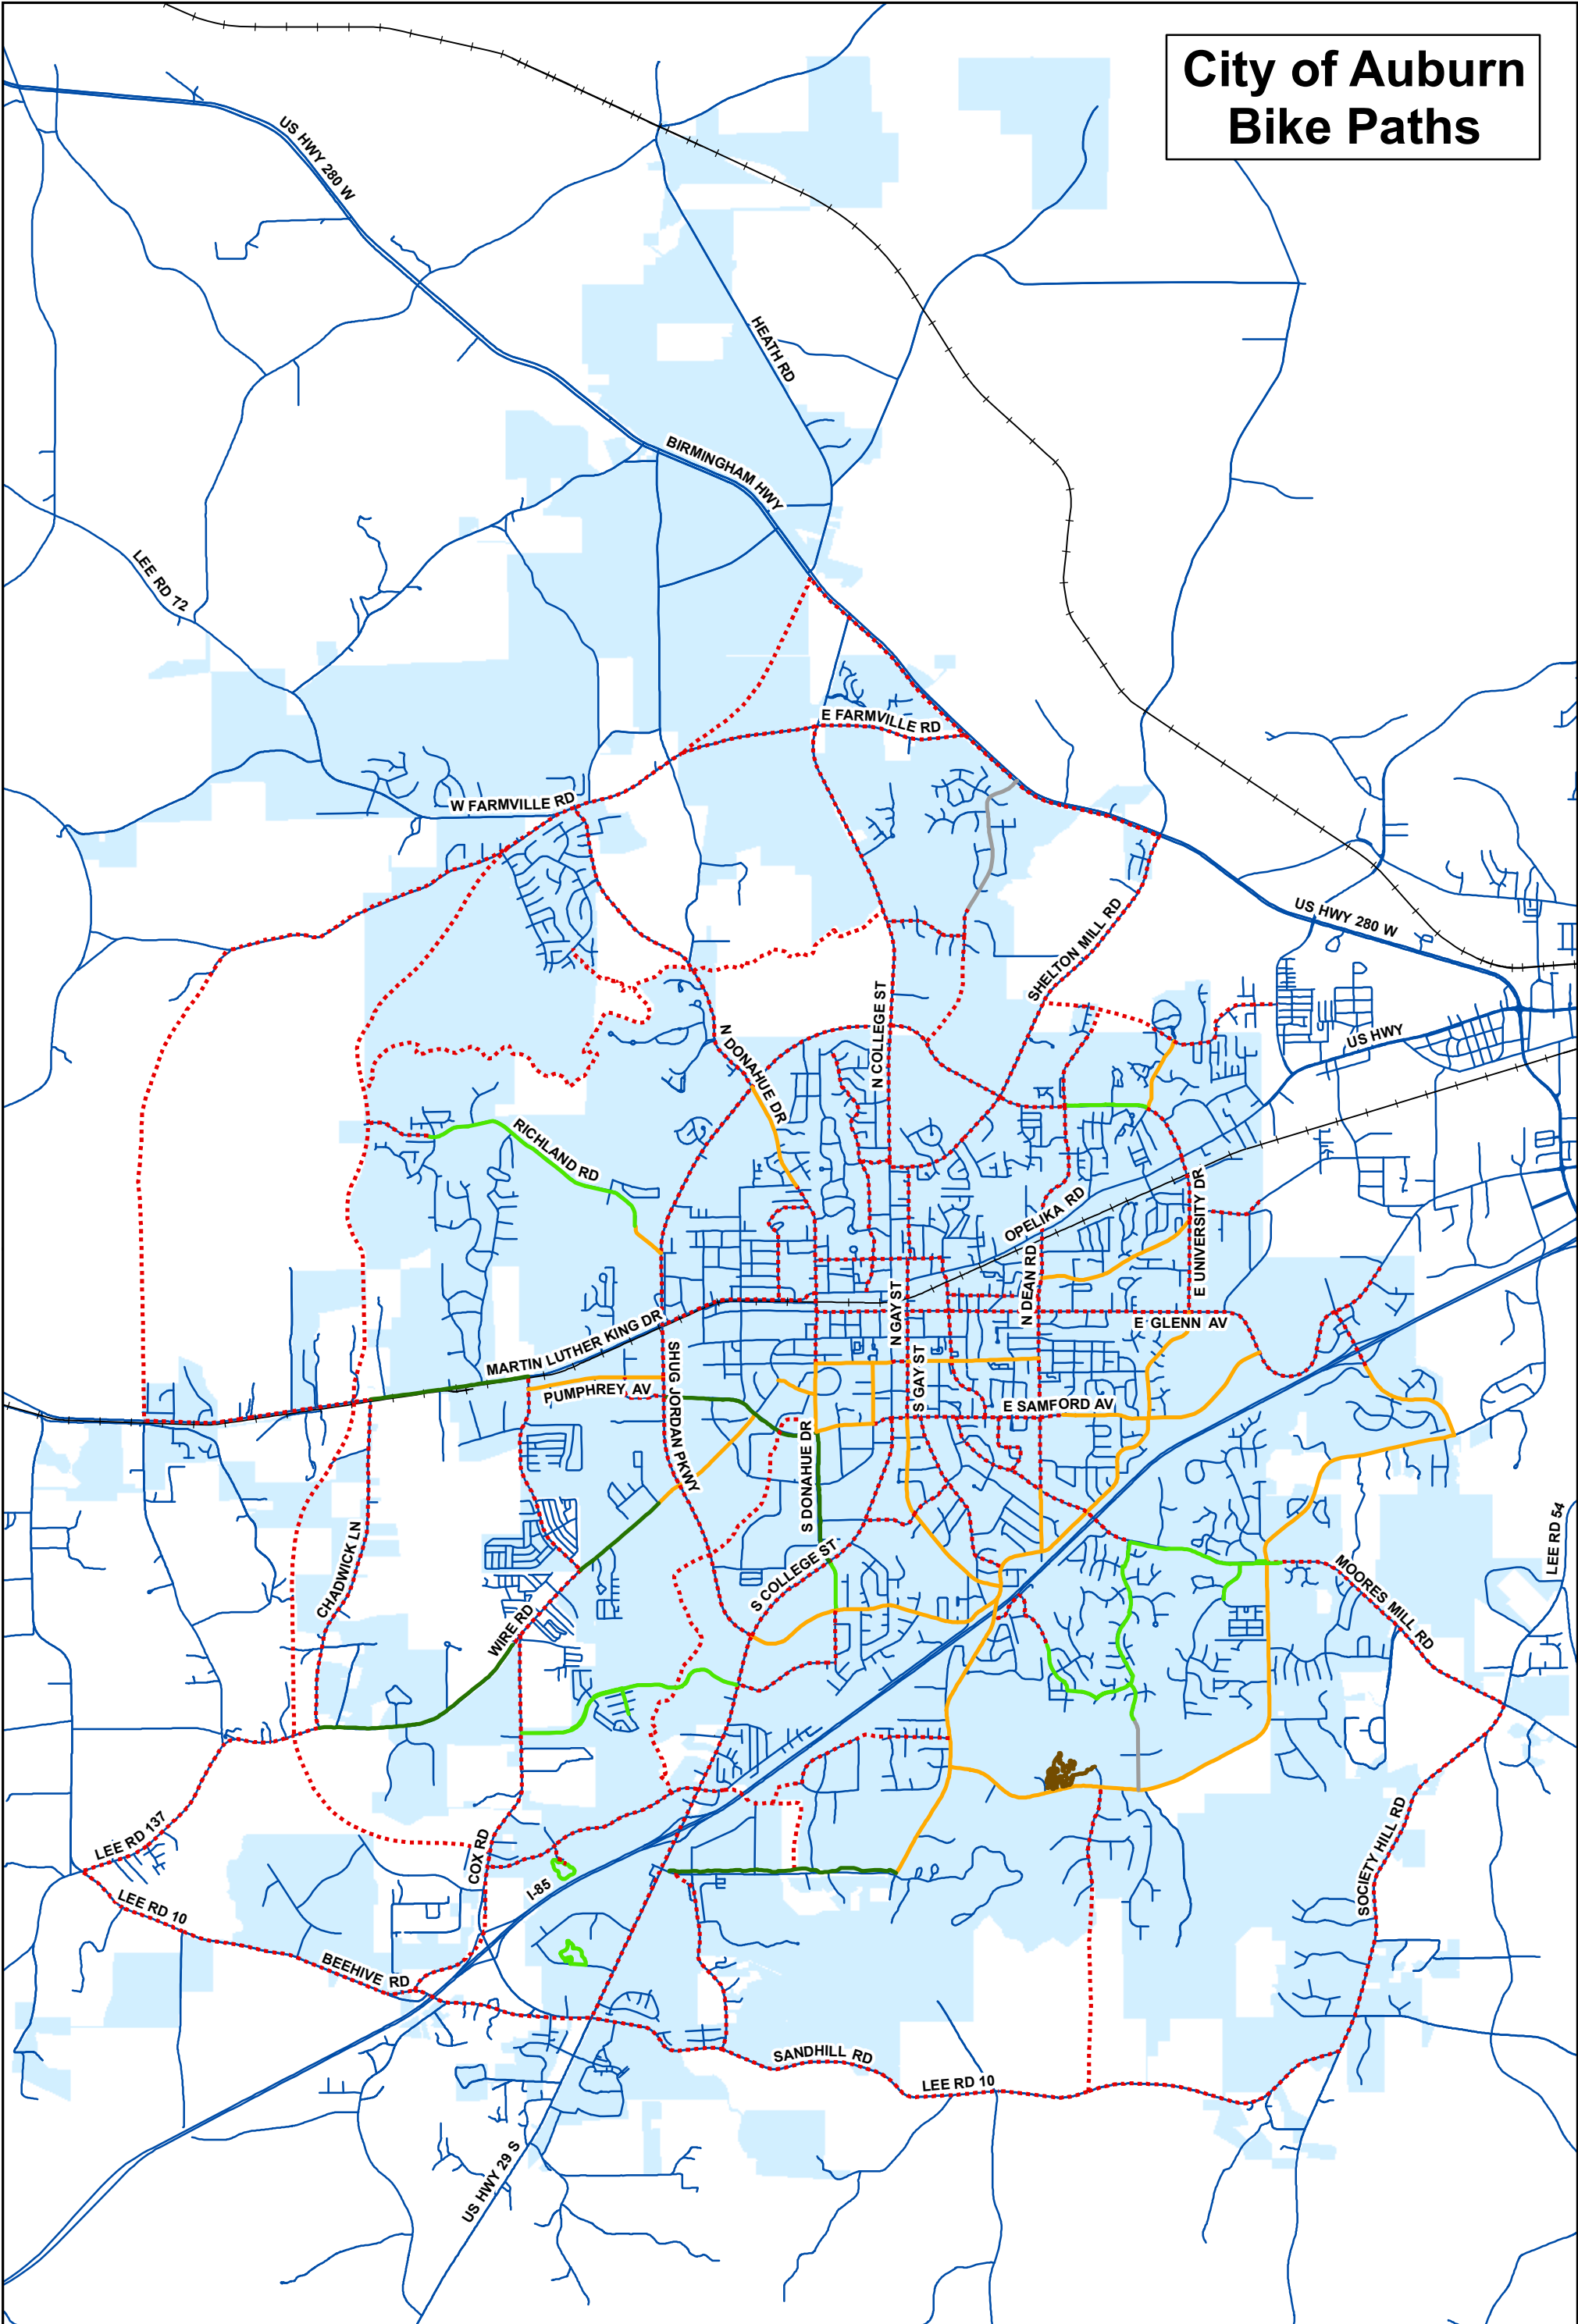

City of Auburn Bike Paths

Legend

- Bike Lane
- Concrete Multi-Use Path
- Multi-Use Lane
- Off-road Bikepath (Dirt)
- Off-road Bikepath (Paved)
- Proposed

Map created by
City of Auburn GIS Division:
9/23/2014